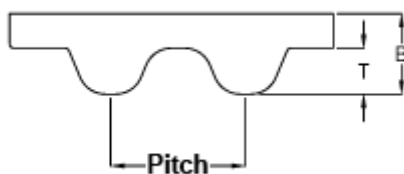

Data Sheet

Article number: 602930810016

Description: Gates Open timing belt rubber
HTD-14M-40-steel cord

Measures

B = 10

Pitch = 14

T = 6

Width = 40